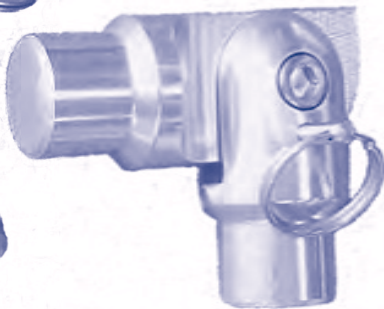

- All Male & Female Combinations include Stainless Steel socket head screw.
- (1) The wide pin combination style includes 2 nylon washers & SST screw.

See Section C for Non-Anodized Pads.

Please check with your local T&C Metals Branch for updates, as specifications, materials availability, prices and terms of purchase may change without notice.

www.tc-alum.com

T&C Metals
Wholesale Metal Products
A Division of ABC Supply Co., Inc.

Marine Products

PINS - BREAKAWAY

Pivoting
Breakaway
(Fits 1-1/2"
Sch. 40 Pipe)
See Section H.

Ref	Size	P/N
	3/4"	PBY75
	1"	PBY1
	1-1/4"	PBY125
(1)	1-1/2"	PBY15
(1)	2"	PBY2
(1)	2-1/2"	PBY25

- All Breakaways come complete with Stainless Steel hardware.
- 3" Breakaway available.

(1) This breakaway can be modified so wires can be run internally.

QUICK RELEASE PIN COMBINATIONS: 90° & 95° Locking Positions

In-Line Position

Folded Position

Pivot Angle	P/N
90°	QRPC90
95° with washers	QRPCW
90° with washers	QRPC90W

- Fits 1 Nom. Pipe.
- These pin combination assemblies include two nylon washers that eliminate aluminum to aluminum and any possible galling.
- Ideal for folding sun shades, T-Tops and towers.