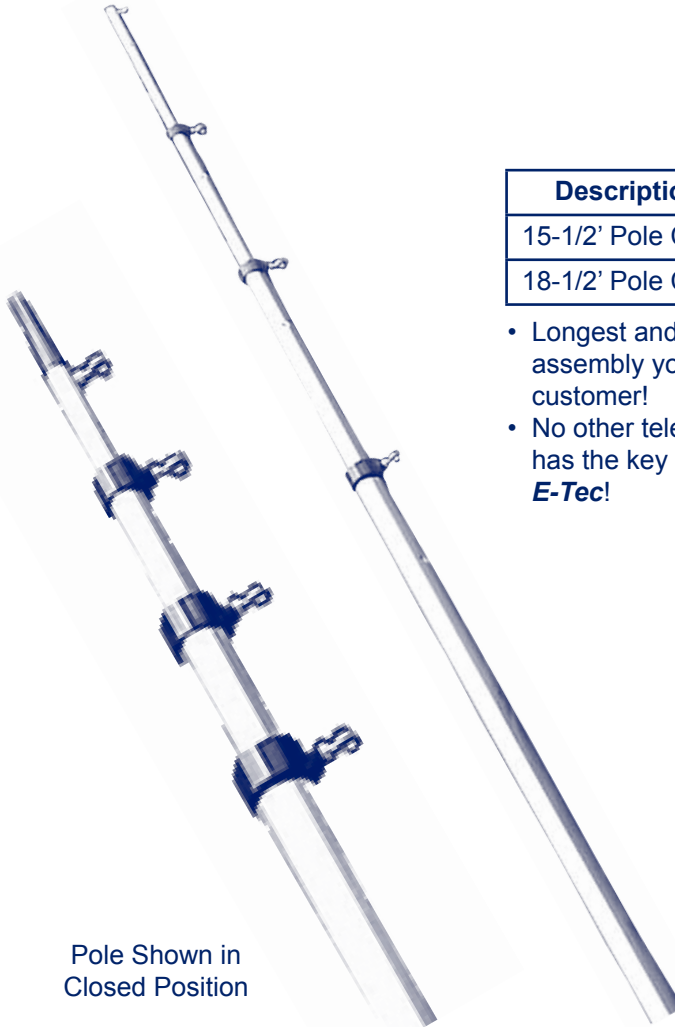

## TELESCOPING POLE ASSEMBLY FOR: MULTI-POSITION AND AUTO MODELS SAILFISH™ AND WAHOO™ ELBOWS

Pole Shown in  
Closed Position

Pole Shown in  
Open Position

Description	P/N
15-1/2' Pole Clear	POLTELICMP
18-1/2' Pole Clear	PTELOLCMPX

- Longest and best telescoping pole assembly you can buy for your customer!
- No other telescoping pole assembly has the key features & quality of **E-Tec!**

## OUTRIGGER & CENTER RIGGER POLES

(For E-Tec's Sailfish and Wahoo Outriggers™ Only)

### TELESCOPING OUTRIGGER POLE

Description	P/N
15-1/2' Pole Clear	POLETEL01C
18-1/2' Pole Clear	POLTL01CXL

- Best telescoping pole assembly your money can buy!
- Longest & strongest poles in the industry.
- Great for boaters that keep their boat in and out of storage.
- Fixed position elbow.
- No aluminum to aluminum, no galling.
- Double pin locking spring clip provides a more reliable locking.
- Front wiper & seal keeps dirt out, (only on **E-Tec** telescope poles).
- Adjustable . . . SST eyes!
- Multi-bearing Slide provides a smoother and stronger pole assembly.
- Black Anodized rings & tip are standard. Gold Anodized rings & tip are available.
- Optional colors available: Gold & Black Brite Dip Anodized finish