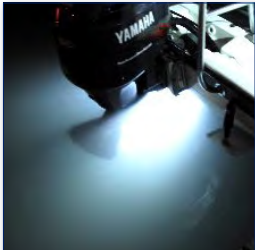

Marine Products

LIQUID LITE™

**Easy To Install . . .
No New Holes Required!**

Ultra Bright LED's!

Attracts bait fish!

Quick Drain!

- Uses ultra bright LED's assembled in the industry's smallest waterproof housing.
- This is the original and only Garboard drain LED light assembly in the world!
- Operates out of the water for short periods of time making it an ideal safety feature for dark boat ramps.
- LED life expectancy: 100,000 hours.
- Voltage required: 12 VDC.
- Power consumption is < 1 amp.
- Lite size: only 1.75" Diameter; Wide angle LED's.
- Housing: passivated stainless steel "316L".

PATENTED

Color	P/N
Blue	LEDLQL6BLU
Green	LEDLQL6GR
White	LEDLQL6WHT

Available colors:
White, Blue or Green Light.

Please check with your local T&C Metals Branch for updates, as specifications, materials availability, prices and terms of purchase may change without notice.