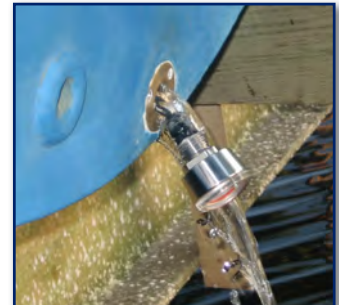

Marine Products

LIQUID LITE™

**Easy To Install . . .
No New Holes Required!**

Ultra Bright LED's!

Attracts bait fish!

Quick Drain!

- Uses ultra bright LED's assembled in the industry's smallest waterproof housing.
- This is the original and only Garboard drain LED light assembly in the world!
- Operates out of the water for short periods of time making it an ideal safety feature for dark boat ramps.
- LED life expectancy: 100,000 hours.
- Voltage required: 12 VDC.
- Power consumption is < 1 amp.
- Lite size: only 1.75" Diameter; Wide angle LED's.
- Housing: passivated stainless steel "316L".