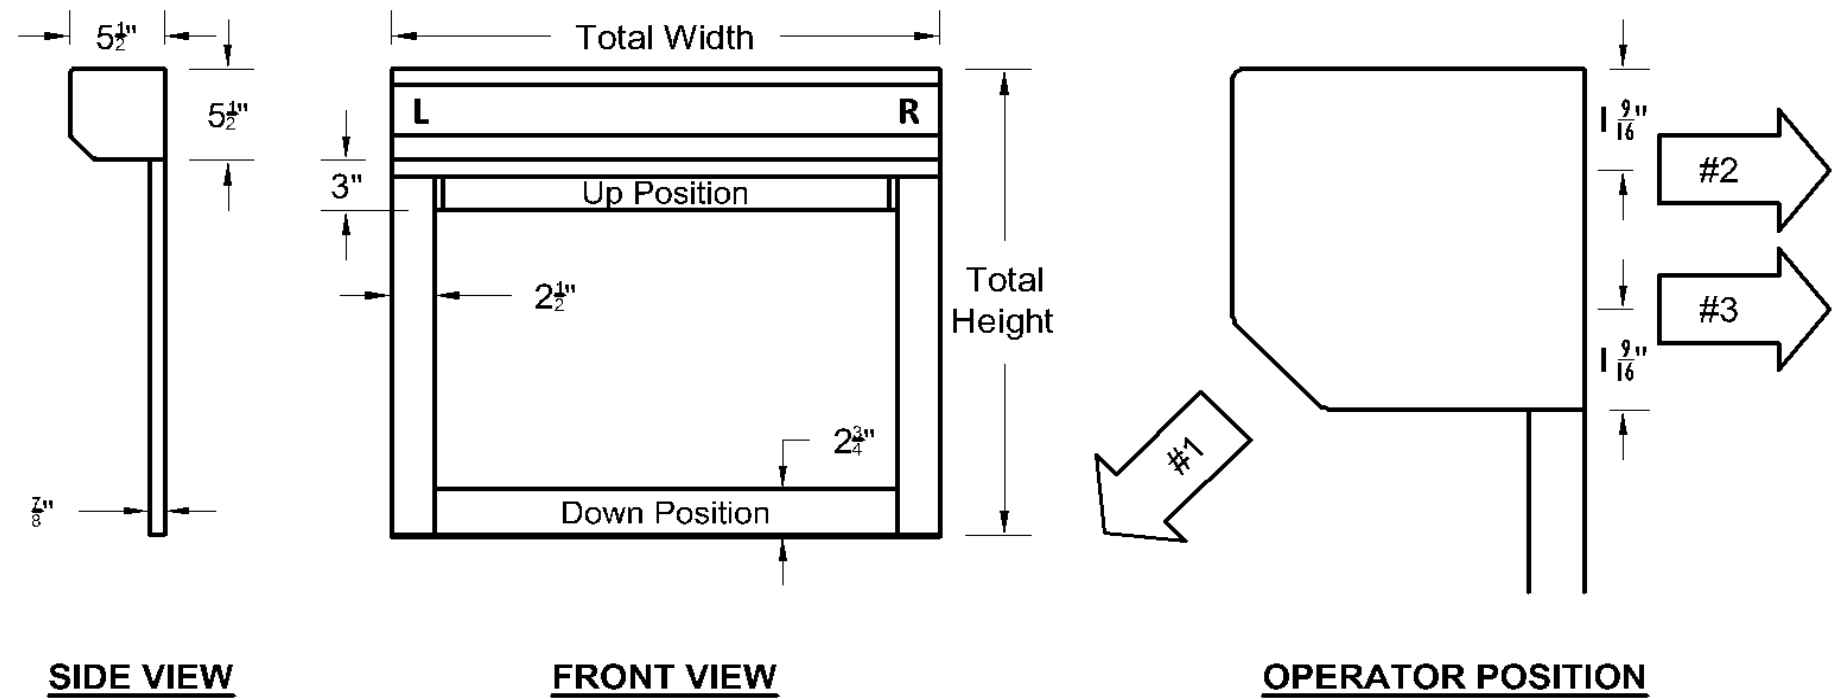

TITAN-SCREEN™ ORDER FORM

Job Name _____
PO.# _____
Date _____

Dealer Name _____
Ordered By _____
Req. Del. Date _____

Ship To _____
Address _____
City/St/Zip _____

1. ☐ Pick Up
   ☒ Delivery
   ☐ Include Shipping in Quote

Housing Color

1. ☒ White (std)
   ☐ Beige
   ☐ Bronze
   ☐ Ivory

Side Rail Color

1. ☒ White (std)
   ☐ Beige
   ☐ Bronze
   ☐ Ivory

Remote Control Options

1. ☐ 1 Channel Hand Held
   ☐ 6 Channel Hand Held
   ☐ 16 Channel Hand Held
   ☐ 1 Channel Wall Mounted
   ☐ 6 Channel Wall Mounted
   ☐ 16 Channel Wall mounted

Bottom Bar Color

1. ☒ Black (std)
   ☐ White
   ☐ Beige
   ☐ Bronze
   ☐ Ivory

Crank Handle Options

1. ____ 4.92 ft. (white)
   ____ 6.33 ft. (white)

Hardwire Options

1. ____ Flush Mount Key Switch
   ____ Surface Mount Key Switch
   ____ Wall Mount Receiver

Bottom Bar Felt

1. ☒ 1/2" Black (std)
   ☐ 3/4" Black

Mini Demo Options

1. ____ Single Sided (Super screen)
   ____ Double Sided (Super screen and clear vinyl)

Operator Type

1. M-Motor (std)
   MR-Motor w/ receiver
   MO-Motor w/ override
   MOR-Motor w/ override & receiver

Operator Side

1. L - Left
   R - Right

Operator Position

1. #1 Outside Crank
   #2 Inside Crank
   #3 Inside Crank

Fabric Type

Super Screen

1. ☒ Black 16/14 (std)
   ☐ Black 17/20
   ☐ White 16/14

Solar Screen 80

1. ☐ Black
   ☐ White
   ☐ Beige
   ☐ Brown
   ☐ Grey
   ☐ Desert Sand

Solar Screen 90

1. ☐ Black
   ☐ White
   ☐ Beige
   ☐ Brown
   ☐ Grey
   ☐ Desert Sand

Mermet Natte

1. ☐ Charcoal/Bronze
   ☐ White/White
   ☐ Sable/White
   ☐ Sable/Sable
   ☐ White/Linen
   ☐ Bronze/Bronze
   ☐ Sable/Gray
   ☐ Charcoal/Charcoal
   ☐ White/Pearl
   ☐ Charcoal/Grey

Mermet Satine

1. ☐ Sable/Bronze
   ☐ Linen/Linen
   ☐ Charcoal/Bronze
   ☐ White/Pearl
   ☐ White/White
   ☐ Charcoal/Charcoal
   ☐ Charcoal/Grey
   ☐ Sable/Gray
   ☐ Sable/White
   ☐ Bronze/Bronze

Clear Vinyl

1. ☐ .020 Polished Clear

Sunbrella Solid

1. ☐ _____

Other Fabric

1. ☐ Type _____
   Color _____

Using fabric not listed on this sheet will require special pricing

Special Instructions: _____
_____
_____
_____

Opening	Qty	Operator			Measurements		MSRP Cost
		Type	Side	Pos.	Total Width	Total Height	

Position is needed for override motors only.	Crank handle not included with override motor	Options	$0.00
Motor with receiver does not include remote.	All mini demos are white	Tax	$0.00
Position 2 & 3 come with 4 hole Universal	Total MSRP does not include shipping	Total	$0.00

Signature: _____

Date: _____

By signing this sales Order, Dealer assumes responsibility for correct measurements and order information