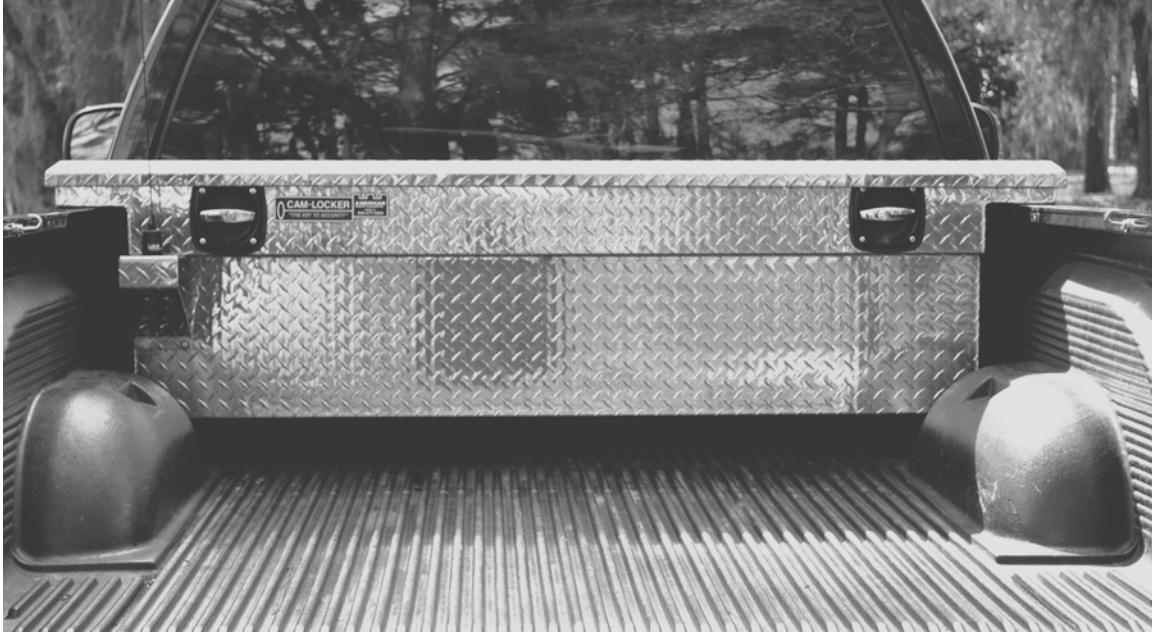

CAM-LOCKER TRUCK TOOL BOXES

PART

DESCRIPTION

CAMS71	FULL SIZE TRUCK STANDARD BOX (14" DEEP)
CAMS71LP	FULL SIZE TRUCK STANDARD BOX-LOW PROFILE (14" DEEP)
CAMKS71	FULL SIZE TRUCK KING SIZE BOX (19" DEEP)
CAMKS71LP	FULL SIZE TRUCK KING SIZE BOX-LOW PROFILE (19" DEEP)

BOXES AVAILABLE WITH TOP RAIL AND/OR POWDERCOATING

SIZES & STYLES AVAILABLE FOR ALL MAKES AND MODELS

CALL YOUR LOCAL T & C BRANCH FOR PRICING & DETAILS