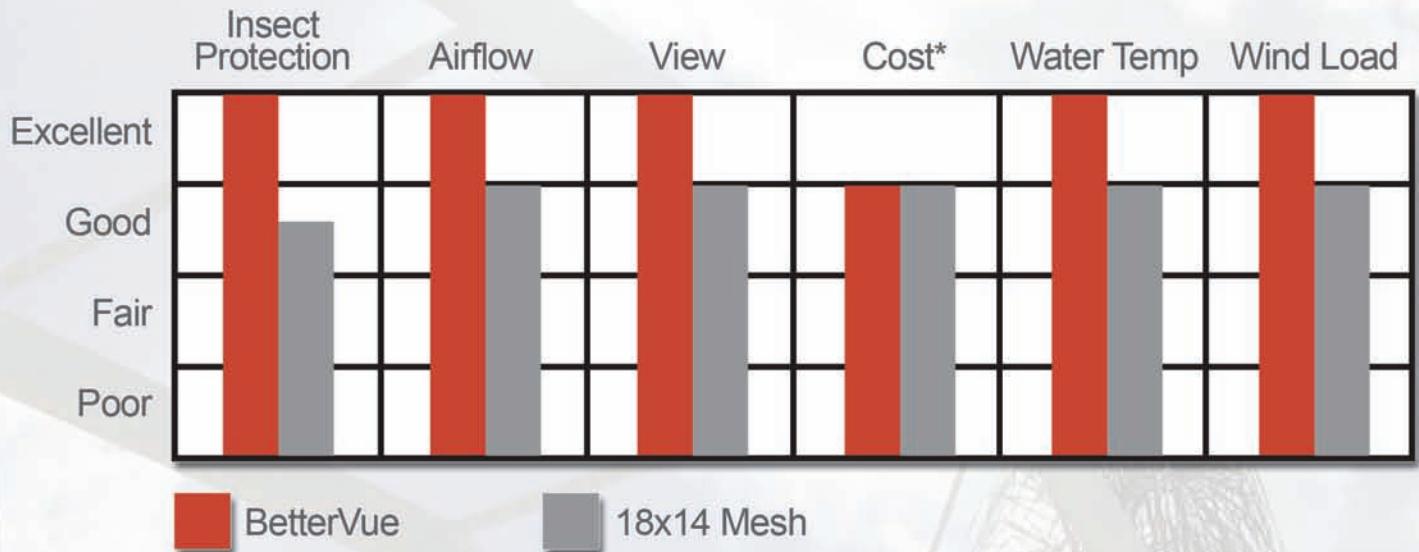

BetterVue Insect Screen

Improved Visibility without Sacrificing Strength

Q: Is BetterVue as strong as standard 18x14 screen ...

A: BetterVue has 40 yarns per square inch compared to 32 yarns in standard 18x14 screen.

A: BetterVue passed the 110 mph wind tunnel testing. Florida Building Code, high-velocity hurricane test standard 100-95.

Q: Will BetterVue last as long as standard 18x14 screen and is it as durable as standard 18x14 ...

A: BetterVue is QUV tested to 1200 hours and Xenon Arc tested to 2500 kjs.

Both BetterVue and standard 18x14 have the same coating.

A: BetterVue performs equally to 18x14 in these weathering tests even though it uses finer yarns.

While BetterVue is engineered to be visually undetectable from the center of a living room, it can be seen from a few feet away. This feature eliminates the risk of accidentally walking into the screen and makes BetterVue the perfect choice for all patios, screen rooms and pool enclosures.

* SPECIAL NOTE: All these features and benefits at the SAME PRICE as standard 18x14! BetterVue is clearly the visual choice for any home application over standard 18x14 screening.

Whether you are looking for more information or a price quote, please do not hesitate to contact us today.

Town & Country
INDUSTRIES
Wholesale Aluminum and Building Products
www.tc-alum.com